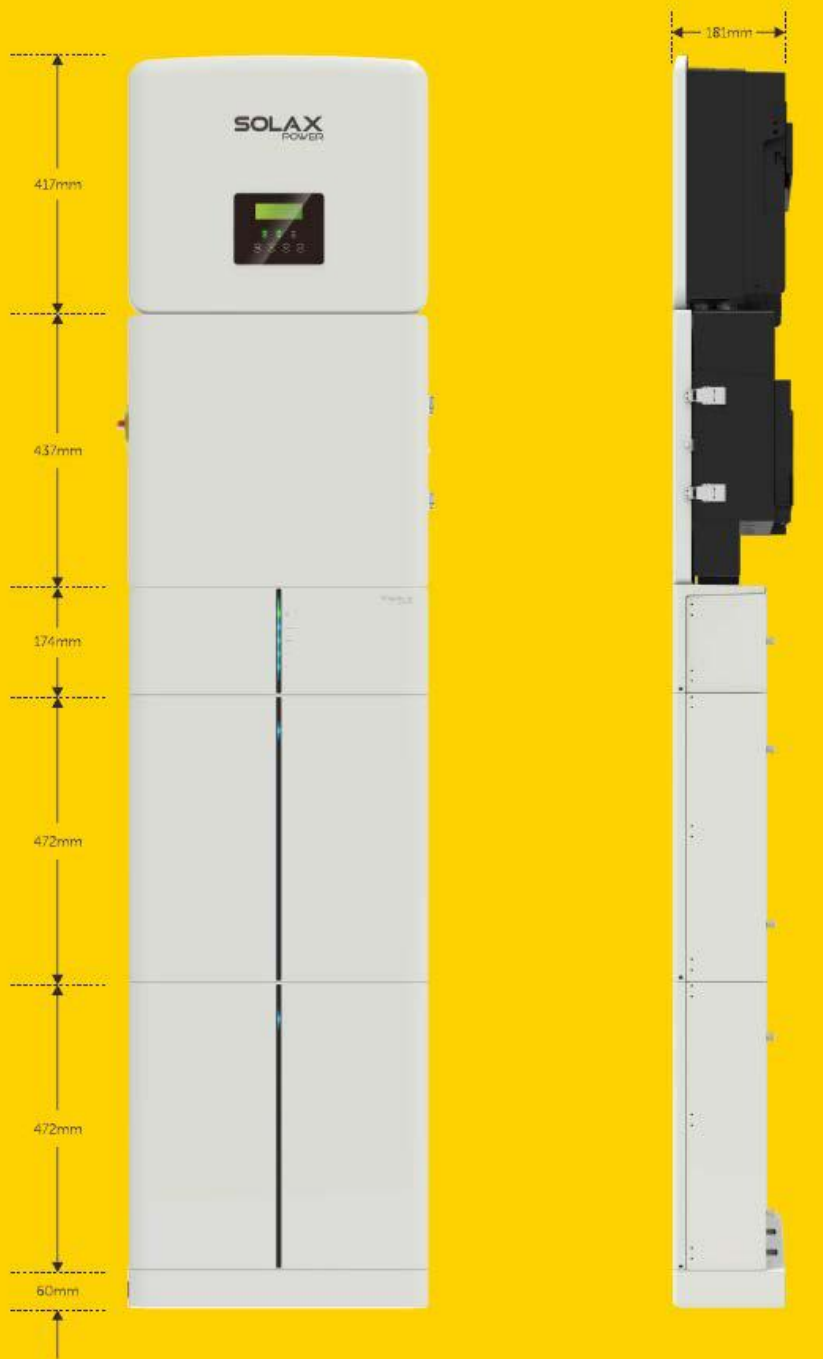

The 4th Generation Energy Storage System from SolaX

X-ESS G4

SMARTER DESIGN  
SMARTER ENERGY

## Triple Power Lithium-ion Battery

Rozměry baterie T30 SOLAX – 6,1 kWh